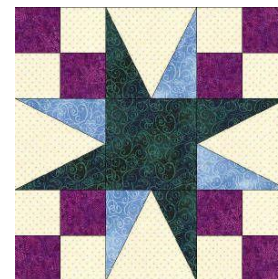

Cabarrus Quilters Guild
2025 Challenge Quilt celebrates North Carolina!

Size: Minimum 25" per side

Due: June CQG Meeting (6/9/25) (vote and prizes)

Incorporate at least one symbol or theme of North Carolina:

Examples:

State Colors

State Sport

State Berries

State Beverage

State Bird

State Carnivorous Plant

State Dog

Brook Trout

Carolina Tartan

Label must include your name and an unusual fact about your chosen symbol or theme. Bonus points for each theme, symbol or NC Star quilt block incorporated. Panels count as one theme.